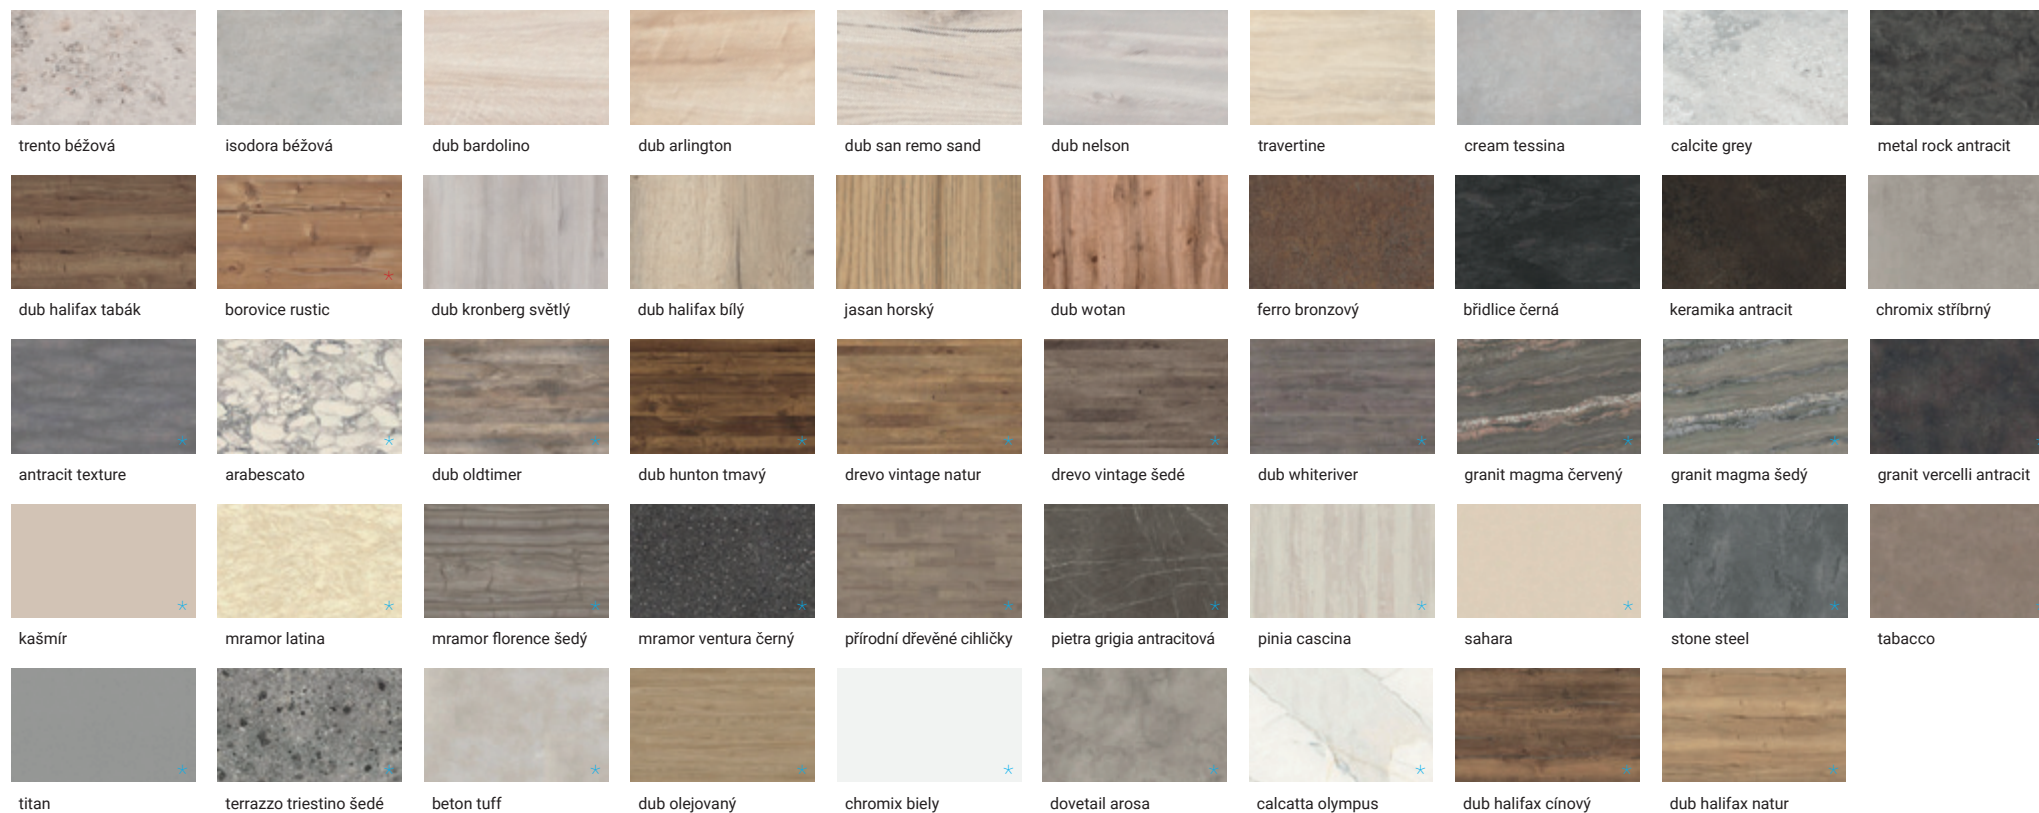

Pracovní desky

Made in EU

Rovněž Vaši pracovní desku můžete vybírat z celé řady dekorů. *dostupné pro vybrané série kuchyní*