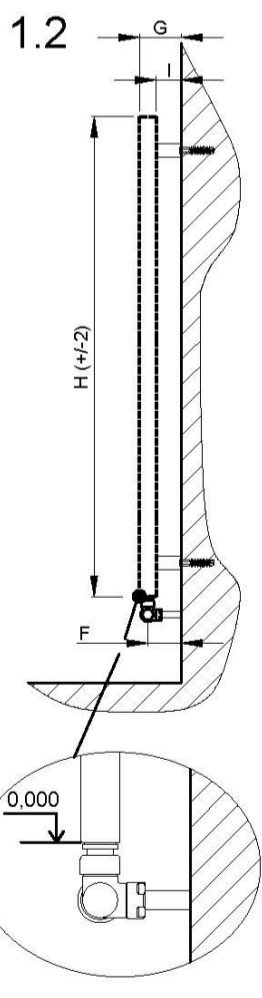

GRANDE ROVNÝ

EBS

DGRE09700450SM01-6501

H	L	A	B	C	D	E	F	G
970	450	145	883	87	80	87	73-83	88-98

6.3	kg
3.5	l
415	W

I	J	K	M	N	O	P		
58-68	200	min.100	50	-	-	-