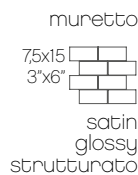

30x30 11^{4/5}"x11^{4/5}"	30x30 11^{4/5}"x11^{4/5}"	30x30 11^{4/5}"x11^{4/5}"	30x30 11^{4/5}"x11^{4/5}"	30x30 11^{4/5}"x11^{4/5}"	30x30 11^{4/5}"x11^{4/5}"	30x30 11^{4/5}"x11^{4/5}"	30x30 11^{4/5}"x11^{4/5}"	30x30 11^{4/5}"x11^{4/5}"
white onyx	white blend	white porphyry	golden onyx	golden blend	golden porphyry	silver onyx	silver blend	silver porphyry
767707 satin 767703 glossy	767787 satin 767785 glossy	767711 strutt.	767708 satin 767704 glossy	767786 satin 767784 glossy	767712 strutt.	767709 satin 767705 glossy	767710 satin 767706 glossy	767713 strutt.

pezzi speciali
special trims/pièces spéciales/Formstücke/pezas especiales/СПЕЦИАЛЬНЫЕ ИЗДЕЛИЯ