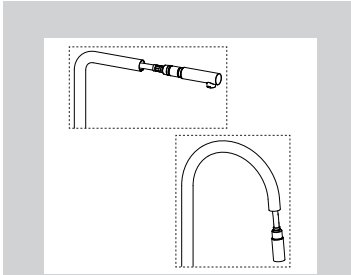

⚠️
Max 70° Celsius
Max 158° Fahrenheit
5° - 60° Celsius
41° - 140° Fahrenheit

3 bar
43 psi

Max 5 bar
Max 72 psi

1

2

3a

3b

4

1

2

3

4

5