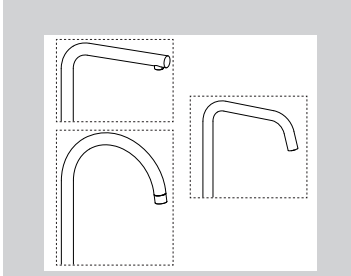

AMBIENT SWIVEL SPOUT
AMBIENT PULL-OUT
NEPTUNE-EVO SWIVEL SPOUT
NEPTUNE-EVO PULL-OUT
NEPTUNE-STYLE SWIVEL SPOUT

⚠️
Max 70° Celsius
Max 158° Fahrenheit
5° - 60° Celsius
41° - 140° Fahrenheit

3 bar
43 psi

Max 5 bar
Max 72 psi

1

2

3a

3b

4

1

2

3