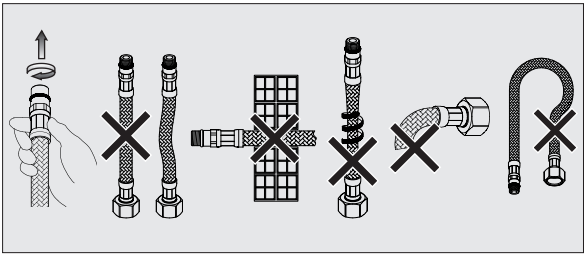

AMBIENT SWIVEL SPOUT
AMBIENT PULL-OUT
NEPTUNE-EVO SWIVEL SPOUT
NEPTUNE-EVO PULL-OUT
NEPTUNE-STYLE SWIVEL SPOUT

⚠️
Max 70° Celsius
Max 158° Fahrenheit
5° - 60° Celsius
41° - 140° Fahrenheit

3 bar
43 psi

Max 5 bar
Max 72 psi