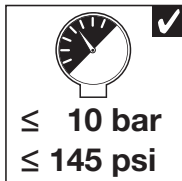

## BLANCO CANDOR-S ND

[www.blanco-germany.com/sos](http://www.blanco-germany.com/sos)

1x 11 mm  
1x 19 mm

⊕ PZ 2